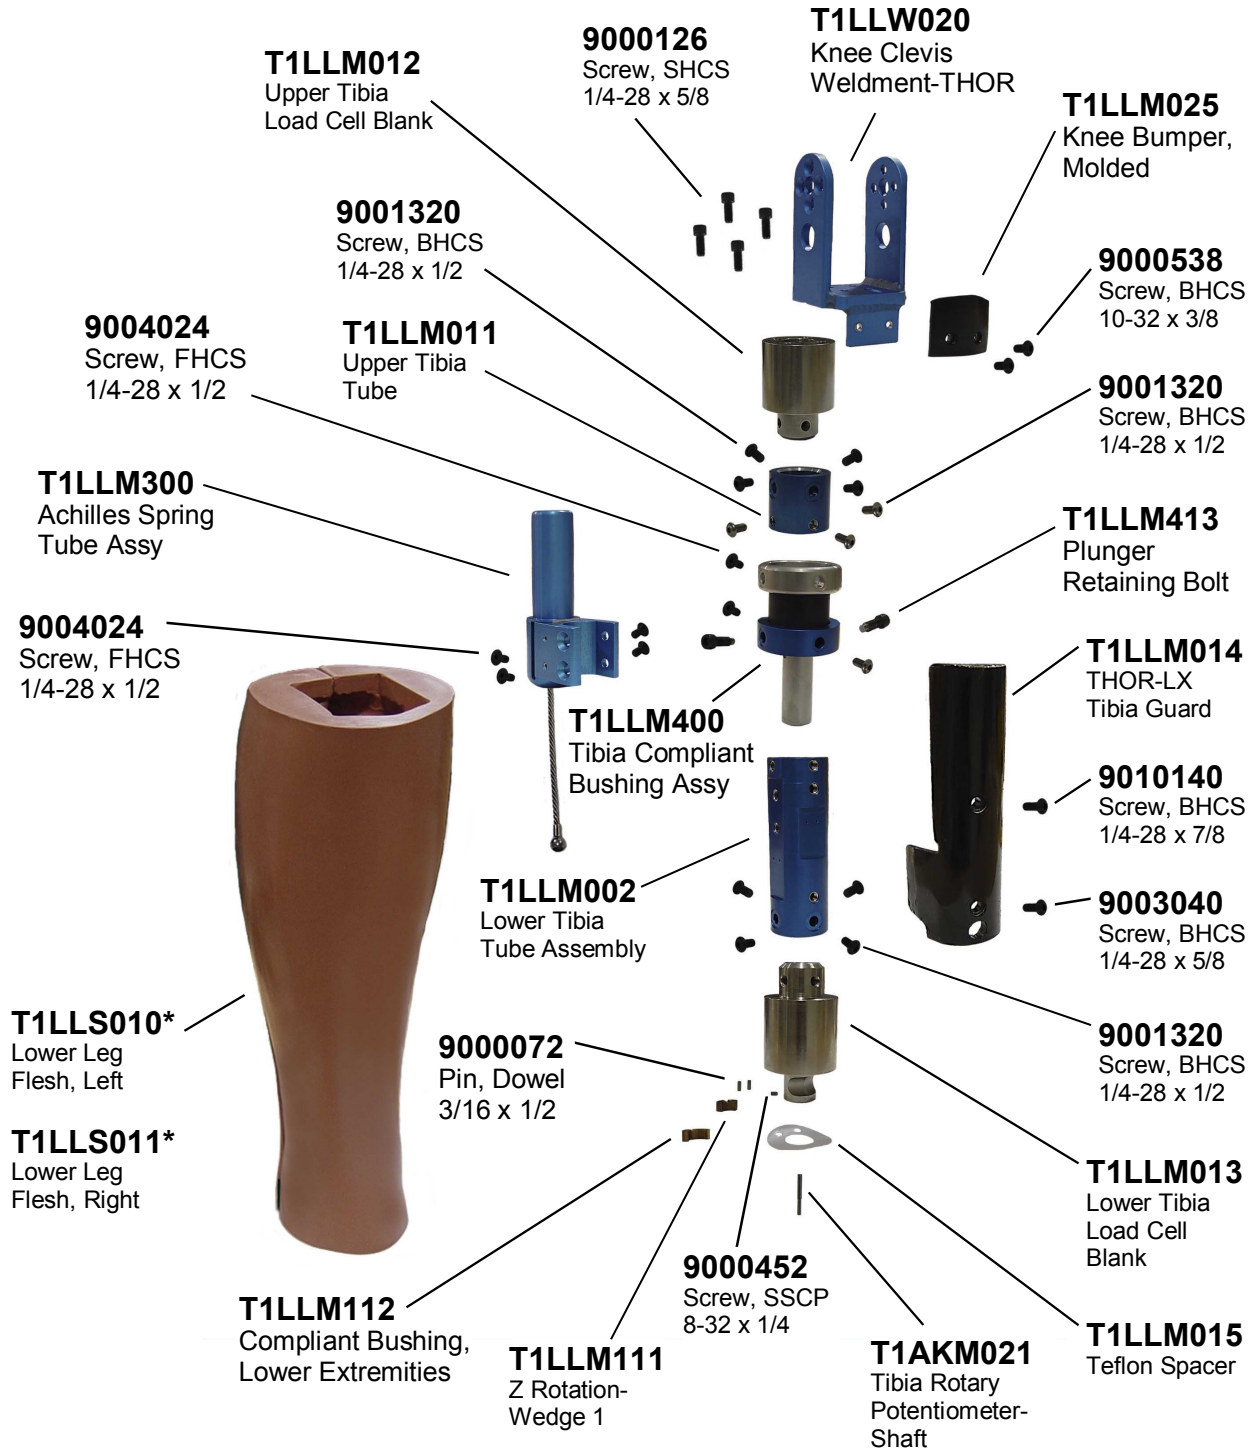

THOR-LX Left/Right Leg Assembly (T1LLM000)

VESTA

*Not included with P/N T1LLM000