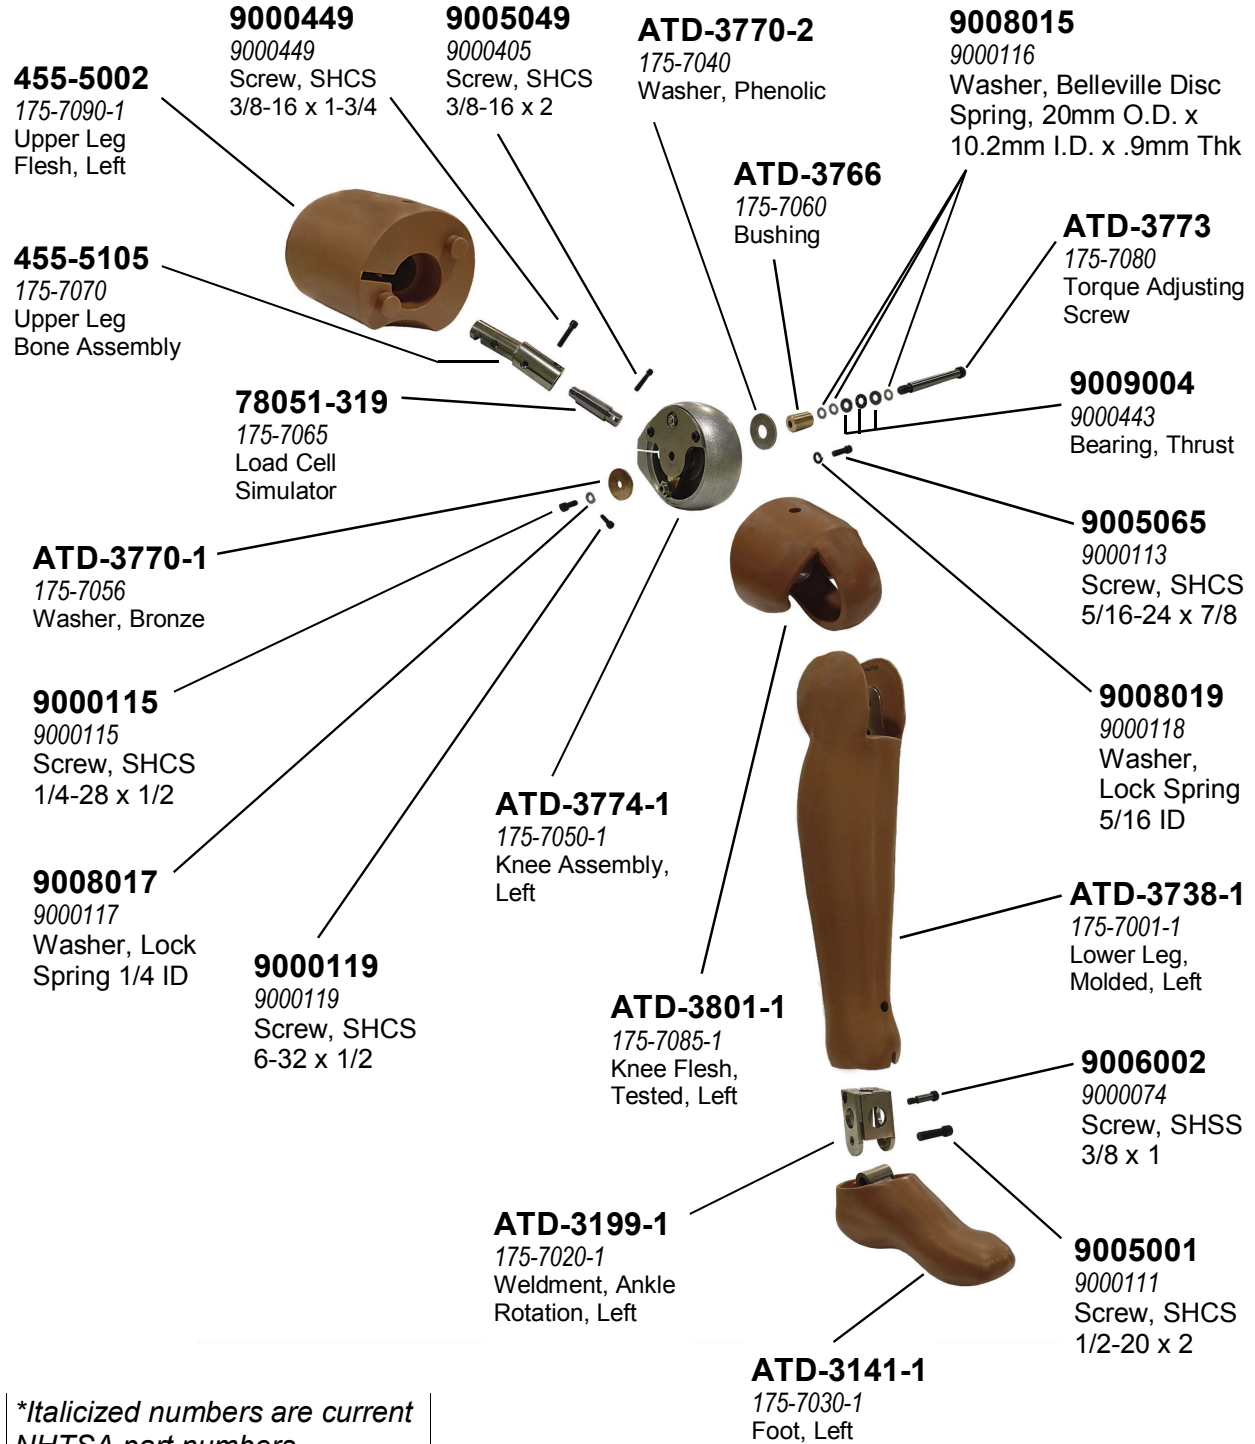

# ES-2 Left Leg Assembly

VESTA

*\*Italicized numbers are current  
NHTSA part numbers.*