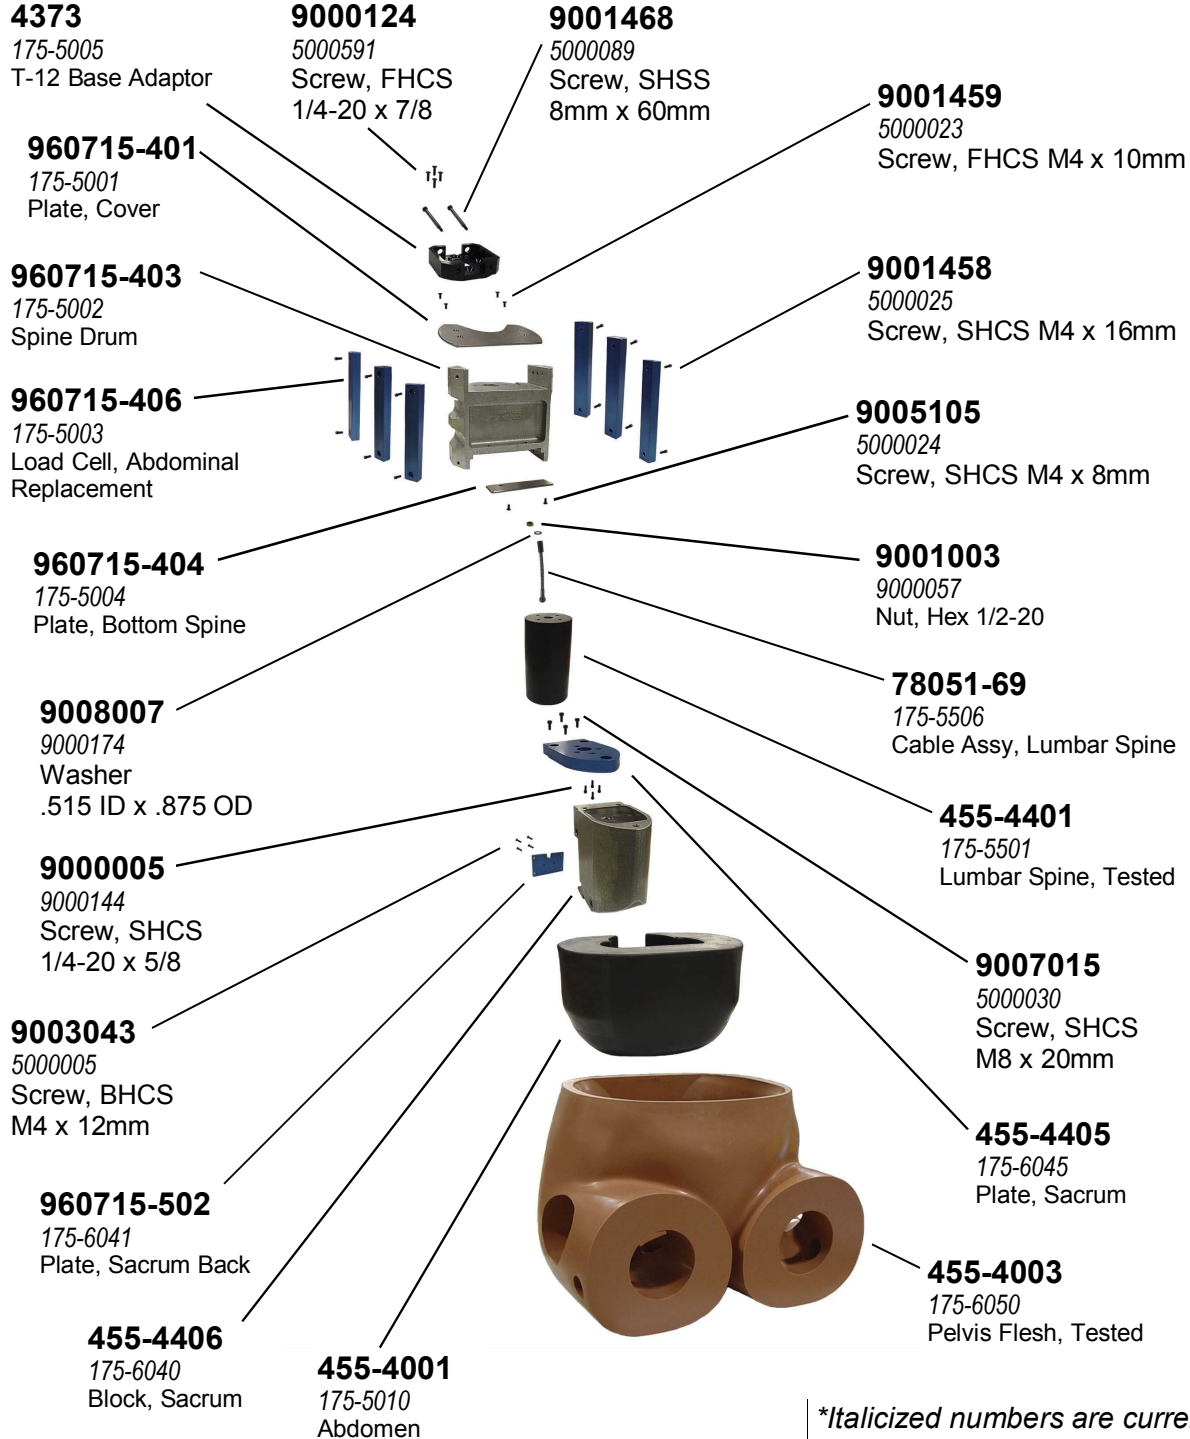

# ES-2 Lower Torso Assembly

VESTA

*\*Italicized numbers are current NHTSA part numbers.*